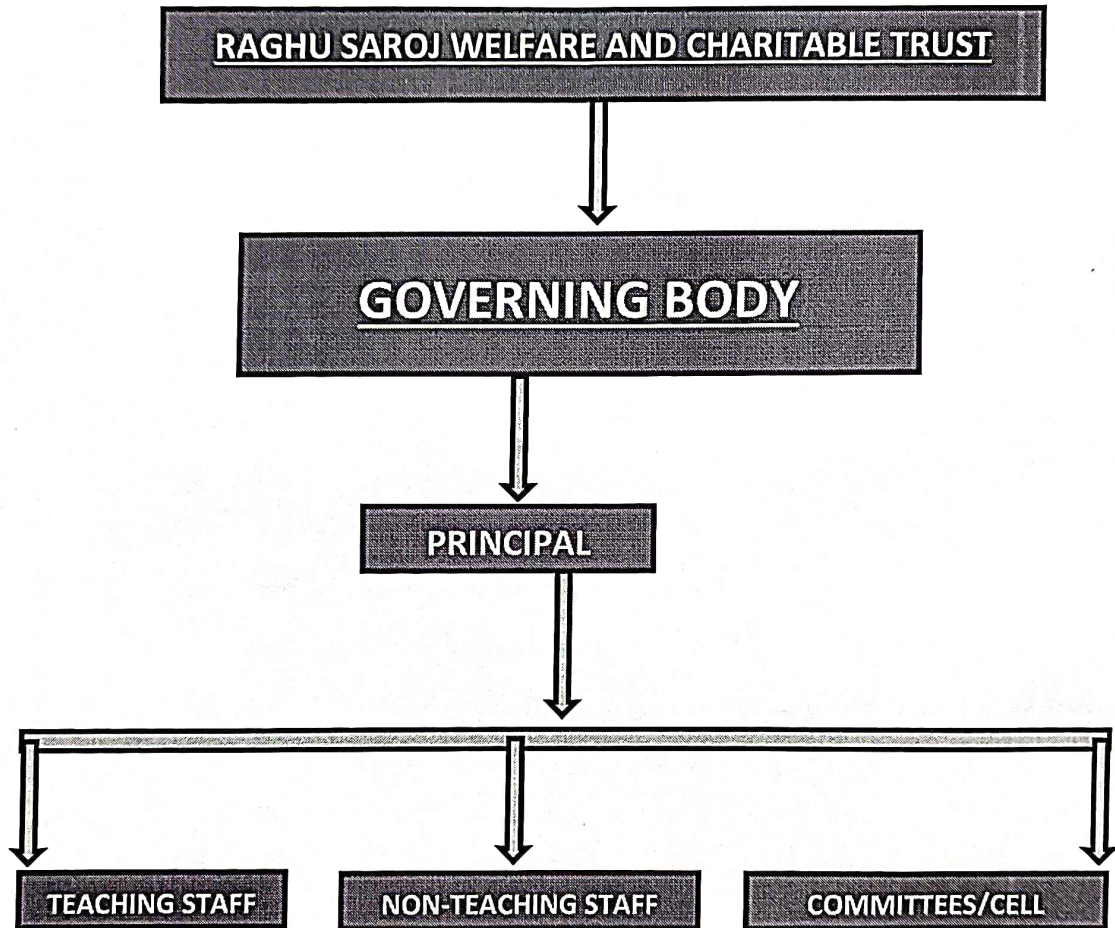

ORGANOGRAM

Bubey
Principal
Raghu Saroj Welfare
and Charitable Trust
Ambedkar Nagar, Jehanabad